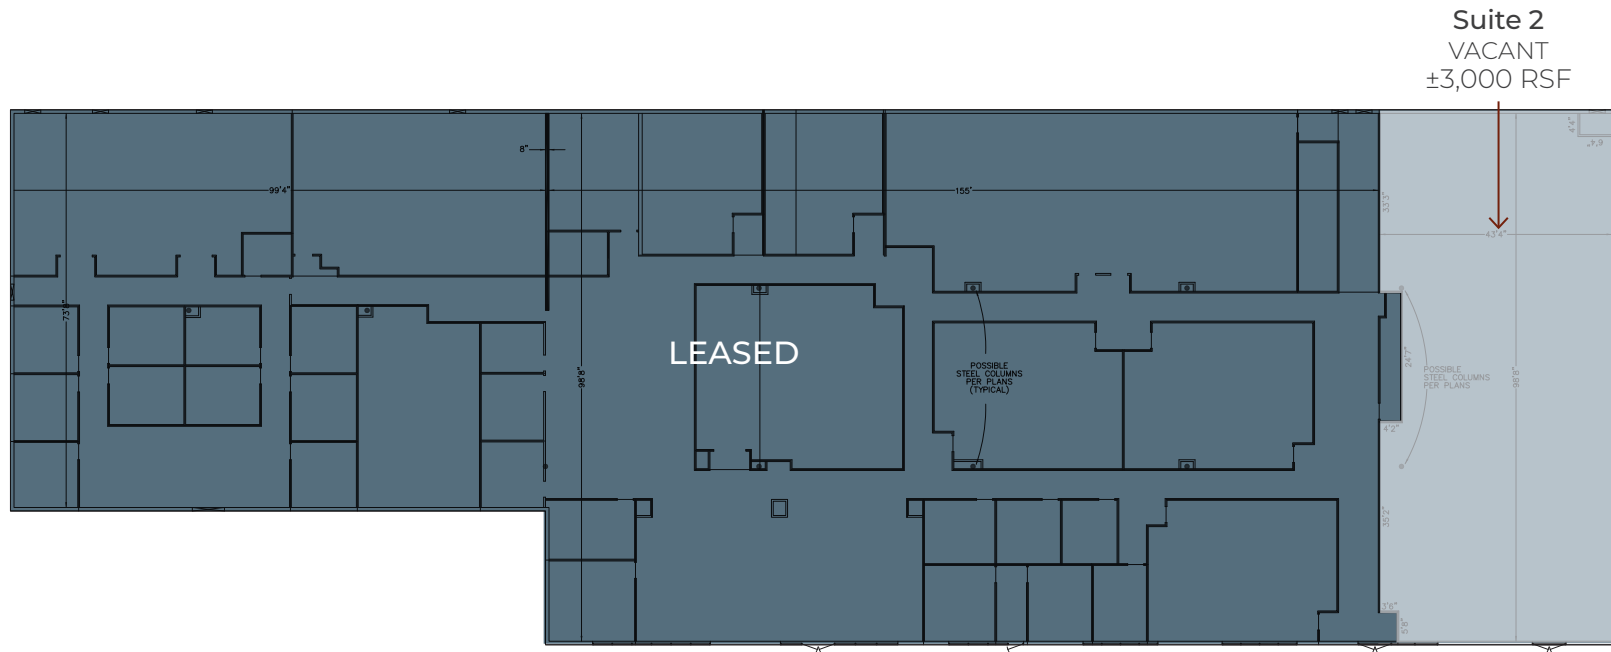

CASA GRANDE

PROFESSIONAL CENTER

520 | 540 | 580 North Camino Mercado, Casa Grande, AZ

BUILDING 540 | ±27,500 RSF

Leasing Information:

Kevin Smigiel
602.265.5502
kevin.smigiel@transwestern.com

Vince Femiano
602.954.7559
vince.femiano@transwestern.com