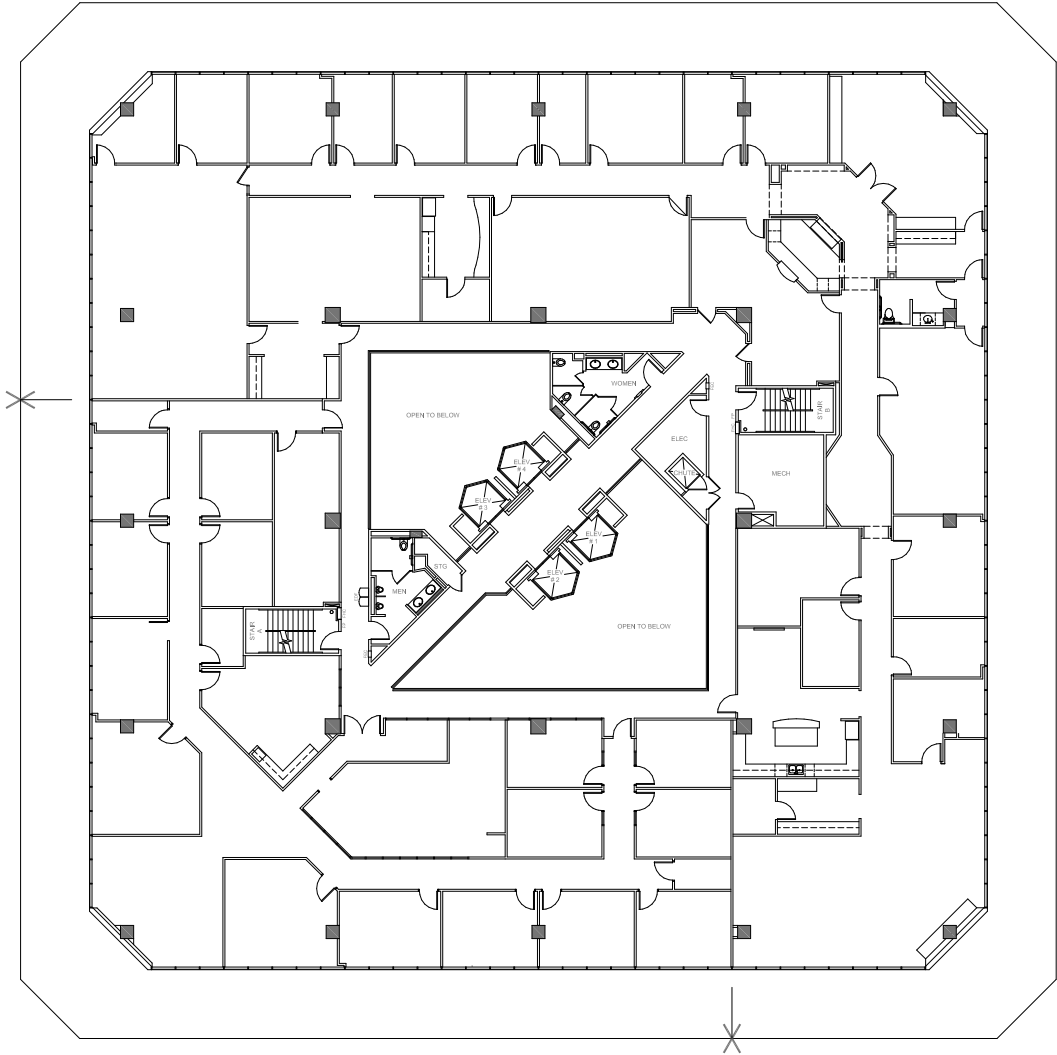

# 333 NORTH BELT

## CONTROL BOOK

VACANT  
SUITE 1250  
7,445 NRA

VACANT  
SUITE 1200  
12,419 NRA

FULL  
FLOOR  
19,864 NRA