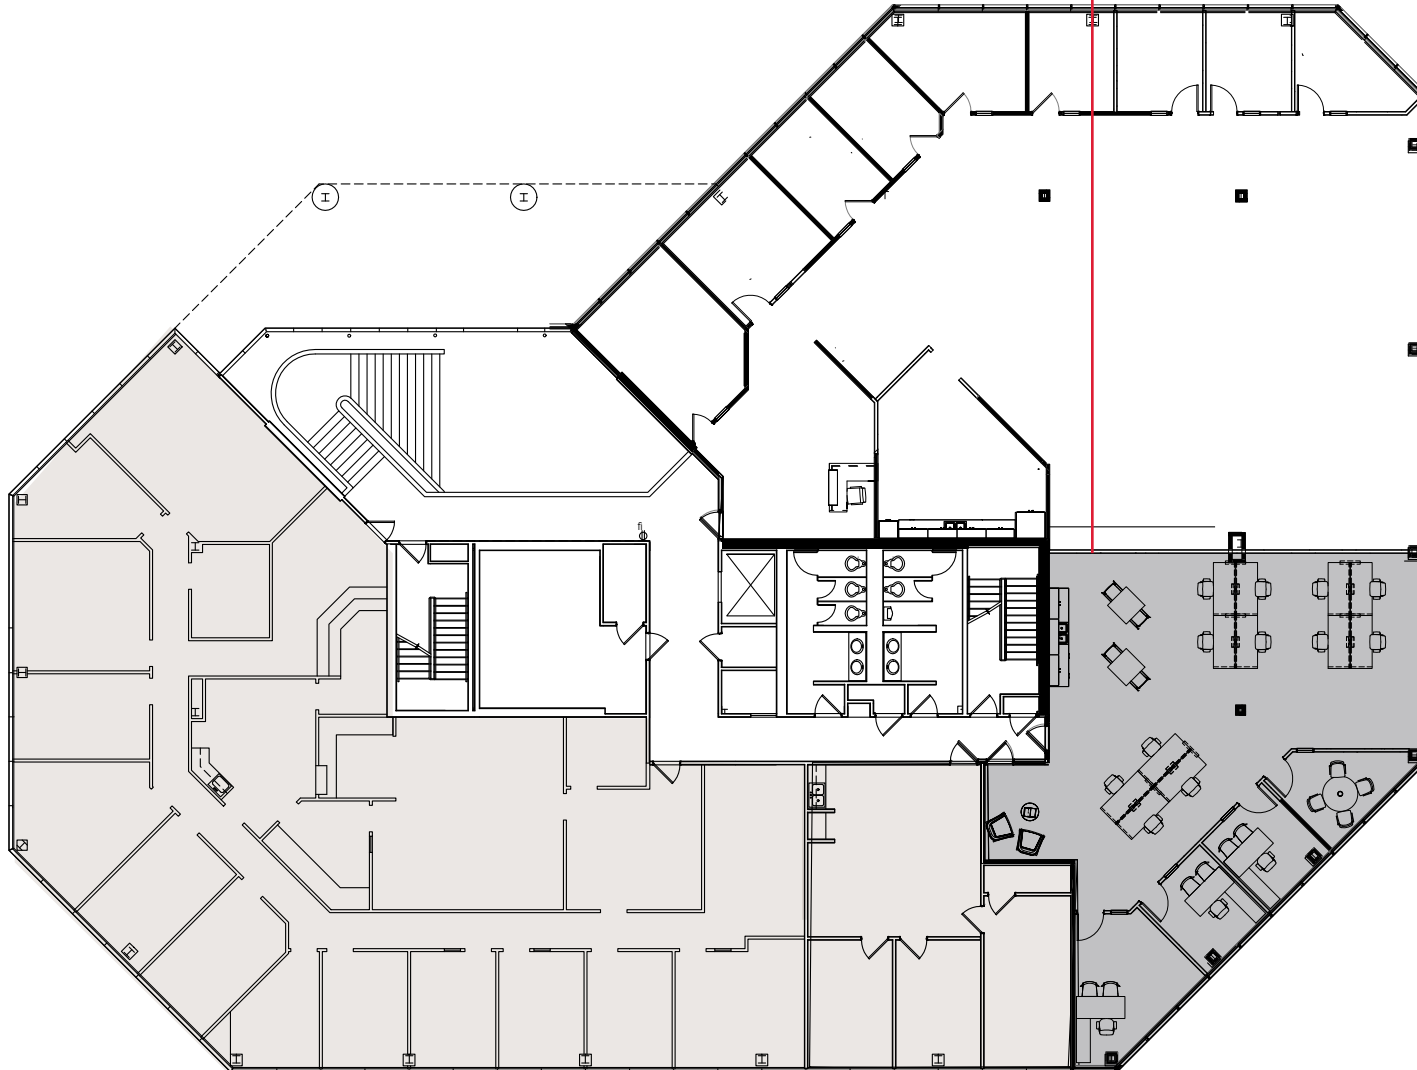

\* SUITE 3200, 3220 + 3215 CONTIGUOUS UP TO 8,872 SF

## 2ND FLOOR

SUITE 3200 | 5,484 SF

SUITE 3220 | 1,111 SF

SUITE 3215 | 2,277 SF\*

\* MOVE-IN READY SPEC SUITE

**5,484 SF**  
SUITE 3200

\* FURNITURE FOR VISUAL REPRESENTATION PURPOSES ONLY

**2,277 SF**  
SUITE 3215

\* FURNITURE FOR VISUAL REPRESENTATION PURPOSES ONLY

**1,111 SF**  
SUITE 3220