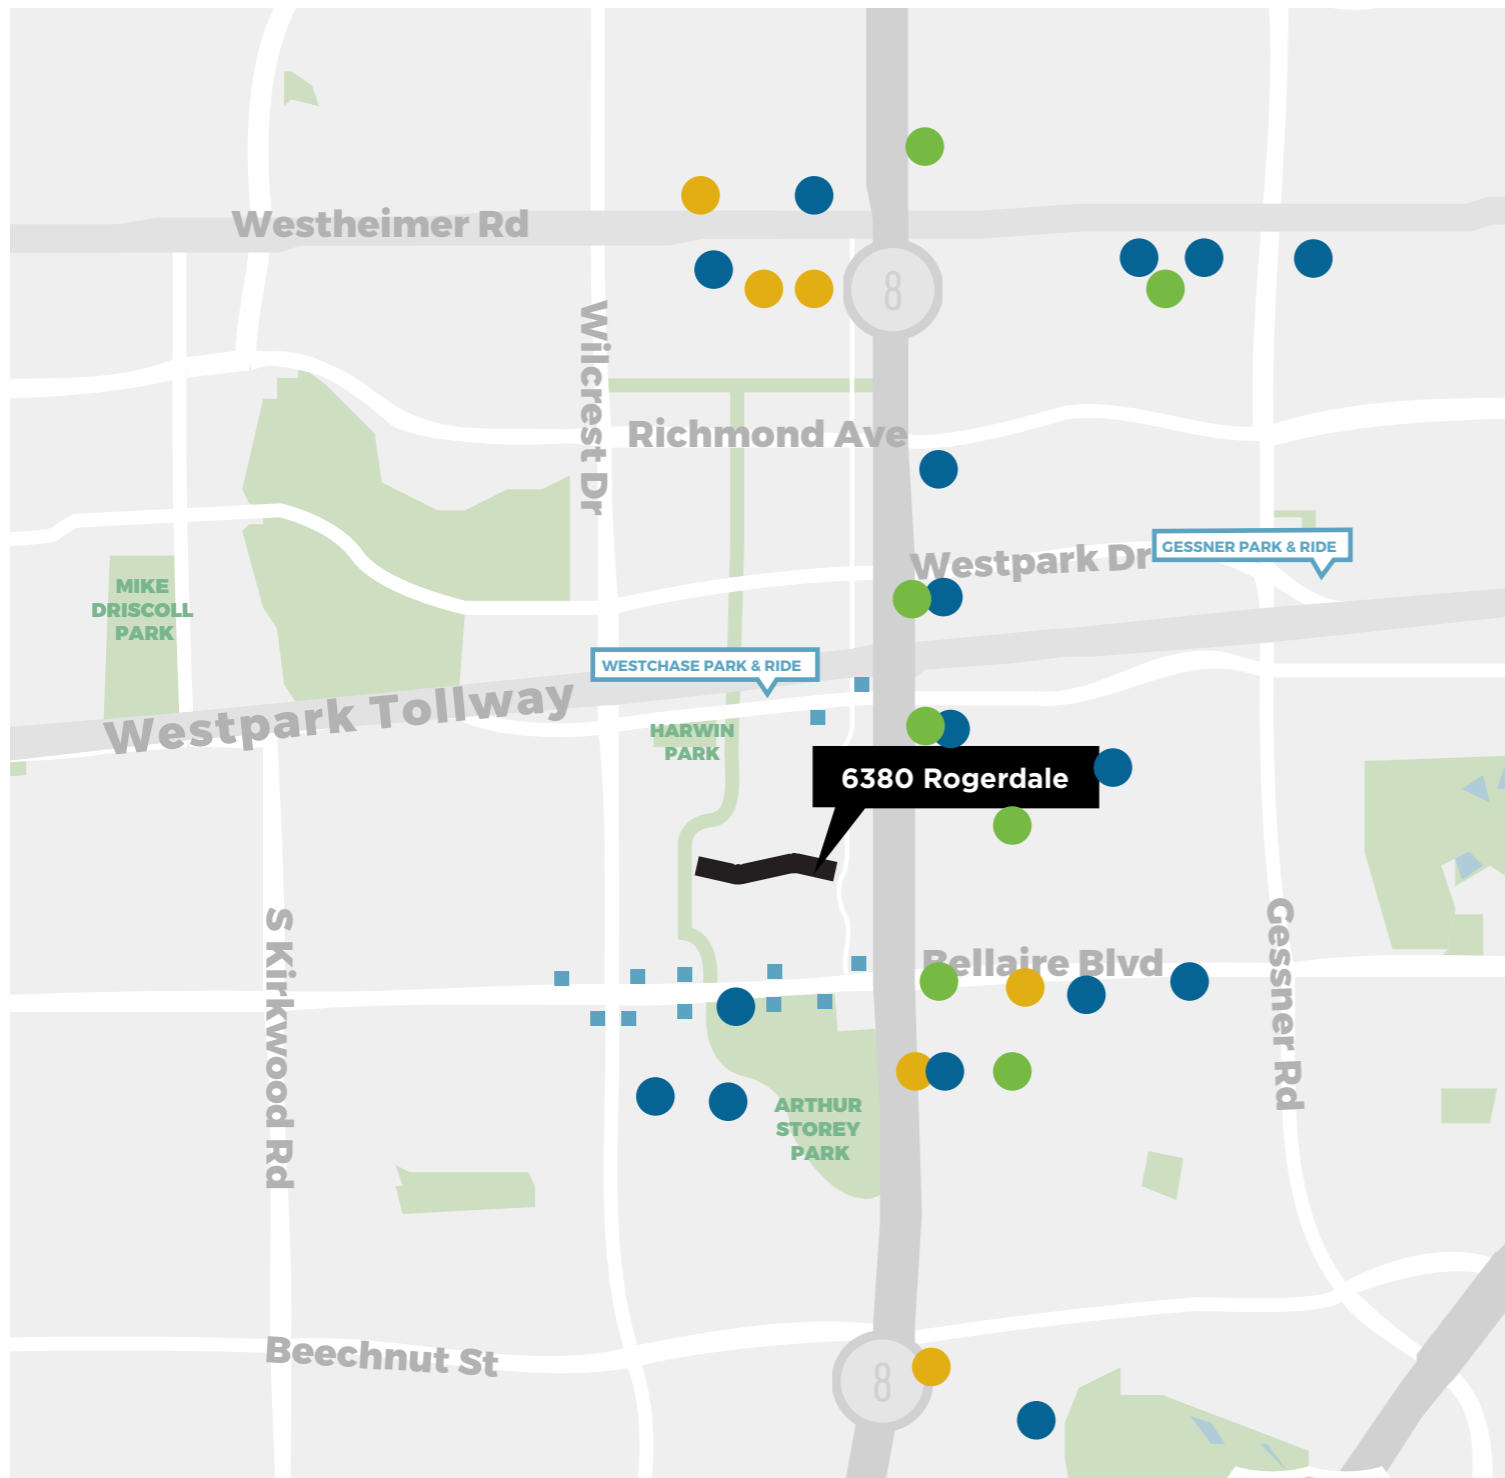

CONVENIENT LOCATION

WITHIN 3 MILES:

Dining:

85° Bakery Café
 Café 101
 Chick-Fil-A
 Denny's
 Kim Son
 Tiger Den
 Golden Dim Sum
 Banana Leaf
 Cheddar's
 Mala Sichuan Bistro
 Starbucks
 Tejas Taco House
 Benihana
 Chili's
 Jason's Deli
 la Madeleine
 Outback Steakhouse
 Red Robin
 Salata
 Torchy's Tacos
 Zoe's Kitchen

Conveniences:

8+ bus stops
 Westchase Park & Ride

Hospitality:

Hampton Inn & Suites
 Hilton Garden Inn
 Holiday Inn
 La Quinta Inn & Suites
 SpringHill Suites
 Fairfield Inn & Suites
 Houston Marriott
 Westchase

Outdoors & Fitness:

200-acre Arthur Storey Park
 Brays Bayou
 Greenway Trail
 Harwin Park
 Westchase District Trail
 Mike Driscoll Park
 24 Hour Fitness

Retail:

Target
 Whole Foods
 H-E-B
 H Mart
 Home Depot